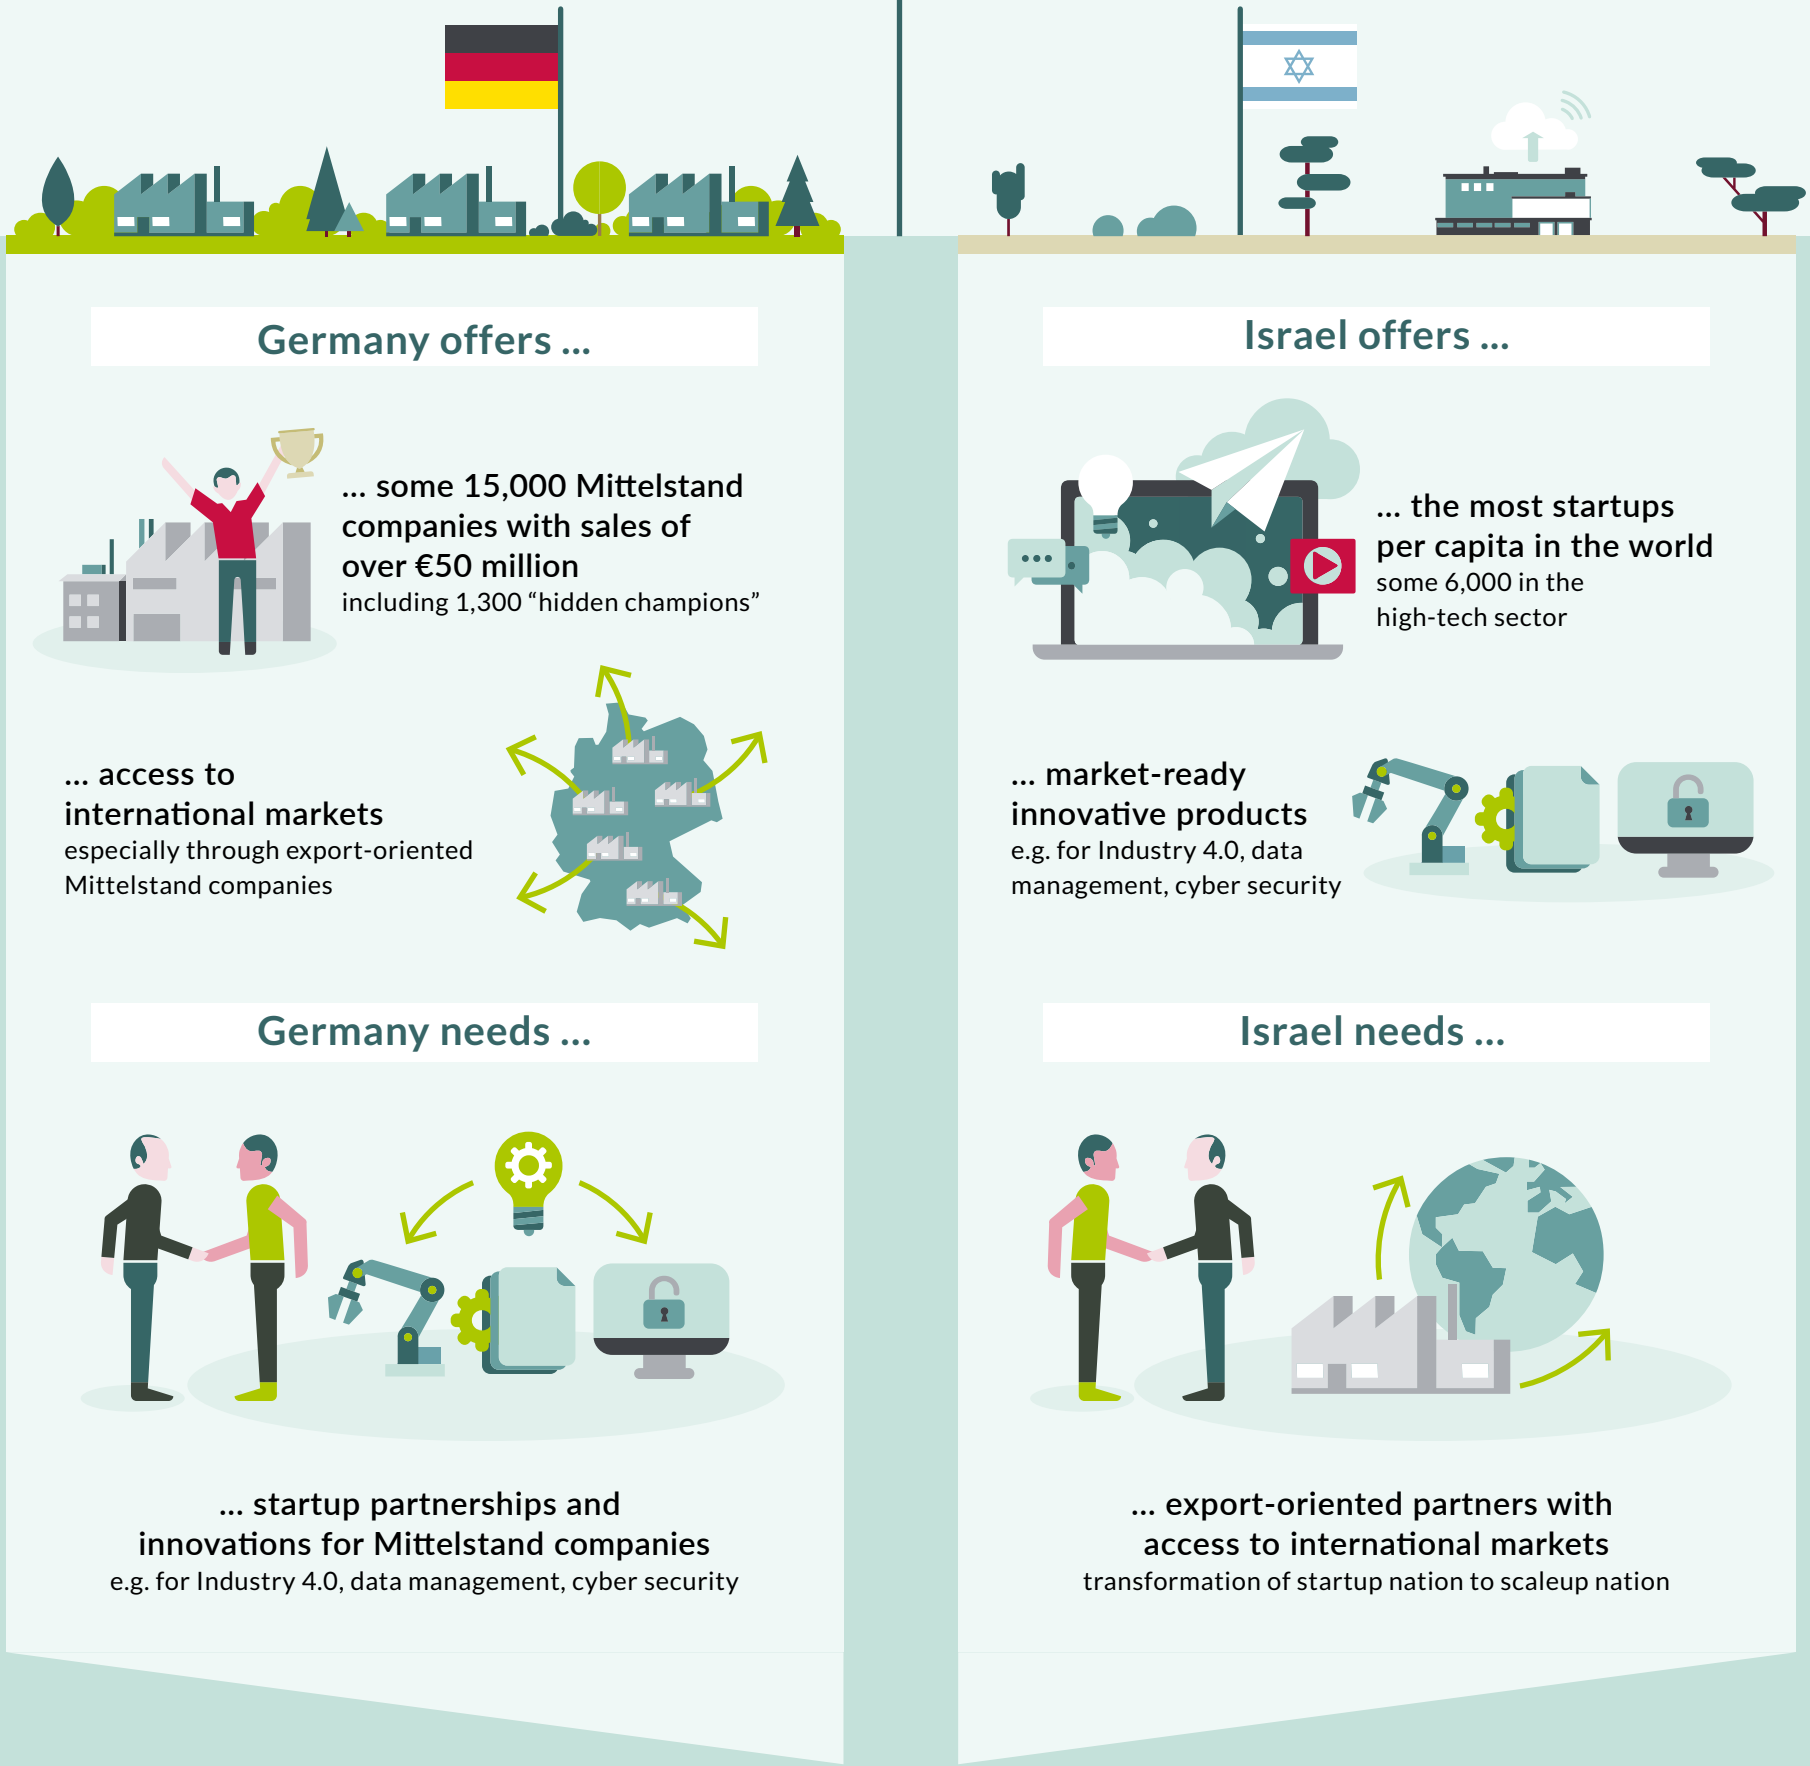

Excellent conditions for connecting Germany's Mittelstand and Israeli startups

Current situation

Success factors for an effective innovation platform

increases transparency

provides greater access

conveys expertise

saves time

A digital-analogue innovation platform adds value and opens doors